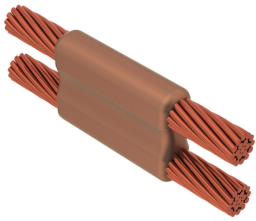

CABLE TO CABLE, PT, 2/0 CONCENTRIC, 0.418" CONDUCTOR 1 OD, 2/0 CONCENTRIC, 0.418" CONDUCTOR 2 OD

CATALOG NUMBER

PTC2G2G

FEATURES

Forms a permanent, low resistance connection

Provides a molecular bond

nVent ERICO Cadweld Exothermic Connections are rated with the same current capacity as the conductor

Mold Family: PT

Conductor 1: 2/0 Concentric

Conductor 1 Outer Diameter, Nominal: 10.6 mm

Conductor 2: 2/0 Concentric

Conductor 2 Outer Diameter, Nominal: 10.6 mm

Split Crucible: No

Wear Plates: No

Mold Only: No

Welding Material: 115 or 115PLUSF20, Sold Separately

Handle Clamp: L160, Sold Separately

Price Key: C

ADDITIONAL PRODUCT DETAILS

nVent ERICO Cadweld graphite molds are designed and engineered for thousands of connection styles and conductor combinations.

For applications such as computer room, tunnel or other low-ventilation areas, specify a smokeless nVent ERICO Cadweld Exolon mold. Add an XL prefix to the standard mold part number when ordering (for example, a TAC2Q2Q becomes XLTAC2Q2Q). Similarly, nVent ERICO Cadweld Exolon welding material is also designated by the XL prefix (for example, 150 becomes XL150).