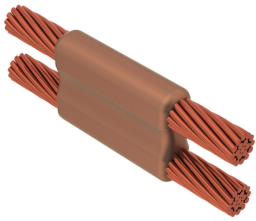

## CABLE TO CABLE, PT, 4/0 CONCENTRIC, 0.528" CONDUCTOR 1 OD, 2/0 CONCENTRIC, 0.418" CONDUCTOR 2 OD

### FEATURES

Forms a permanent, low resistance connection

Provides a molecular bond

nVent ERICO Cadweld Exothermic Connections are rated with the same current capacity as the conductor

Portable installation equipment with no external source of power required

### PRODUCT ATTRIBUTES

Mold Family: PT

Conductor 1: 4/0 Concentric

Conductor 1 Outer Diameter, Nominal: 13.4 mm

Conductor 2: 2/0 Concentric

Conductor 2 Outer Diameter, Nominal: 10.6 mm

Split Crucible: No

Wear Plates: No

## ADDITIONAL PRODUCT DETAILS

---

nVent ERICO Cadweld graphite molds are designed and engineered for thousands of connection styles and conductor combinations.

For applications such as computer room, tunnel or other low-ventilation areas, specify a smokeless nVent ERICO Cadweld Exolon mold. Add an XL prefix to the standard mold part number when ordering (for example, a TAC2Q2Q becomes XLTAC2Q2Q). Similarly, nVent ERICO Cadweld Exolon welding material is also designated by the XL prefix (for example, 150 becomes XL150).