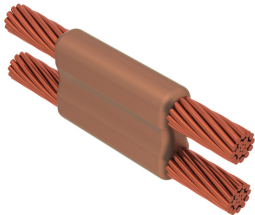

## CABLE TO CABLE, PT, 4/0 CONCENTRIC TO 4/0 CONCENTRIC

### FEATURES

Forms a permanent, low resistance connection

Provides a molecular bond

nVent ERICO Cadweld Exothermic Connections are rated with the same current capacity as the conductor

Portable installation equipment with no external source of power required

### PRODUCT ATTRIBUTES

Mold Family: PT

Conductor 1: 4/0 Concentric

Conductor 1 Outer Diameter, Nominal: 13.4 mm

Conductor 2: 4/0 Concentric

Conductor 2 Outer Diameter, Nominal: 13.4 mm

Split Crucible: No

Wear Plates: No

## ADDITIONAL PRODUCT DETAILS

---

nVent ERICO Cadweld graphite molds are designed and engineered for thousands of connection styles and conductor combinations.

For applications such as computer room, tunnel or other low-ventilation areas, specify a smokeless nVent ERICO Cadweld Exolon mold. Add an XL prefix to the standard mold part number when ordering (for example, a TAC2Q2Q becomes XLTAC2Q2Q). Similarly, nVent ERICO Cadweld Exolon welding material is also designated by the XL prefix (for example, 150 becomes XL150).