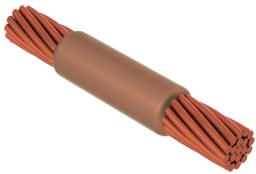

CABLE TO CABLE, SS, 4/0 CONCENTRIC TO 4/0 CONCENTRIC

CATALOG NUMBER

SSC2Q

FEATURES

Forms a permanent, low resistance connection

Provides a molecular bond

nVent ERICO Cadweld Exothermic Connections are rated with the same current capacity as the conductor

Article Number: 222665

Mold Family: SS

Conductor 1: 4/0 Concentric

Conductor 1 Outer Diameter, Nominal: 13.4 mm

Conductor 2: 4/0 Concentric

Conductor 2 Outer Diameter, Nominal: 13.4 mm

Split Crucible: No

Wear Plates: No

Mold Only: No

Welding Material: 90 or 90PLUSF20, Sold Separately

Handle Clamp: L160, Sold Separately

Price Key: C

ADDITIONAL PRODUCT DETAILS

nVent ERICO Cadweld graphite molds are designed and engineered for thousands of connection styles and conductor combinations.

For applications such as computer room, tunnel or other low-ventilation areas, specify a smokeless nVent ERICO Cadweld Exolon mold. Add an XL prefix to the standard mold part number when ordering (for example, a TAC2Q2Q becomes XLTAC2Q2Q). Similarly, nVent ERICO Cadweld Exolon welding material is also designated by the XL prefix (for example, 150 becomes XL150).