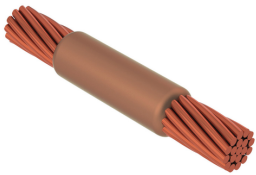

CABLE TO CABLE, SS, 120 MM² CONCENTRIC, 0.567" CONDUCTOR 1 OD, 120 MM² CONCENTRIC, 0.567" CONDUCTOR 2 OD

CATALOG NUMBER

SSCY6

FEATURES

Forms a permanent, low resistance connection

Provides a molecular bond

nVent ERICO Cadweld Exothermic Connections are rated with the same current capacity as the conductor

Portable installation equipment with no external source of power required

Installers can be easily trained to make nVent ERICO Cadweld Exothermic Connections

Connections can be visually inspected

PRODUCT ATTRIBUTES

Article Number: 221014

Mold Family: SS

Conductor 1: 120 mm² Concentric

Conductor 1 Outer Diameter, Nominal: 14.4 mm

Conductor 2: 120 mm² Concentric

Conductor 2 Outer Diameter, Nominal: 14.4 mm

Split Crucible: No

Wear Plates: No

Mold Only: No

Welding Material: 115 or 115PLUSF20, Sold Separately

Handle Clamp: L160, Sold Separately

Price Key: C

ADDITIONAL PRODUCT DETAILS

nVent ERICO Cadweld graphite molds are designed and engineered for thousands of connection styles and conductor combinations.