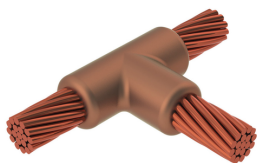

CABLE TO CABLE, TA, 2/0 CONCENTRIC TO #2 CONCENTRIC

CATALOG NUMBER

TAC2G1V

FEATURES

Forms a permanent, low resistance connection

Provides a molecular bond

nVent ERICO Cadweld Exothermic Connections are rated with the same current capacity as the conductor

Article Number: 223622

Mold Family: TA

Conductor 1: 2/0 Concentric

Conductor 1 Outer Diameter, Nominal: 10.6 mm

Conductor 2: #2 Concentric

Conductor 2 Outer Diameter, Nominal: 7.4 mm

Split Crucible: No

Wear Plates: No

Mold Only: No

Welding Material: 45 or 45PLUSF20, Sold Separately

Handle Clamp: L160, Sold Separately

Price Key: C

ADDITIONAL PRODUCT DETAILS

nVent ERICO Cadweld graphite molds are designed and engineered for thousands of connection styles and conductor combinations.

For applications such as computer room, tunnel or other low-ventilation areas, specify a smokeless nVent ERICO Cadweld Exolon mold. Add an XL prefix to the standard mold part number when ordering (for example, a TAC2Q2Q becomes XLTAC2Q2Q). Similarly, nVent ERICO Cadweld Exolon welding material is also designated by the XL prefix (for example, 150 becomes XL150).