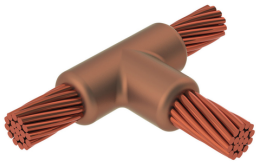

CABLE TO CABLE, TA, 4/0 CONCENTRIC TO 2/0 CONCENTRIC

CATALOG NUMBER

TAC2Q2G

FEATURES

Forms a permanent, low resistance connection

Provides a molecular bond

nVent ERICO Cadweld Exothermic Connections are rated with the same current capacity as the conductor

Article Number: 221080

Mold Family: TA

Conductor 1: 4/0 Concentric

Conductor 1 Outer Diameter, Nominal: 13.4 mm

Conductor 2: 2/0 Concentric

Conductor 2 Outer Diameter, Nominal: 10.6 mm

Split Crucible: No

Wear Plates: No

Mold Only: No

Welding Material: 90 or 90PLUSF20, Sold Separately

Handle Clamp: L160, Sold Separately

Price Key: C

ADDITIONAL PRODUCT DETAILS

nVent ERICO Cadweld graphite molds are designed and engineered for thousands of connection styles and conductor combinations.

For applications such as computer room, tunnel or other low-ventilation areas, specify a smokeless nVent ERICO Cadweld Exolon mold. Add an XL prefix to the standard mold part number when ordering (for example, a TAC2Q2Q becomes XLTAC2Q2Q). Similarly, nVent ERICO Cadweld Exolon welding material is also designated by the XL prefix (for example, 150 becomes XL150).