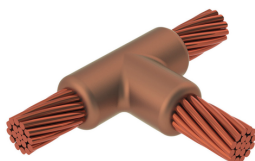

CABLE TO CABLE, TA, 250 KCMIL CONCENTRIC, 0.575" CONDUCTOR 1 OD,
2/0 CONCENTRIC, 0.418" CONDUCTOR 2 OD

CATALOG NUMBER

TAC2V2G

FEATURES

Forms a permanent, low resistance connection

Provides a molecular bond

nVent ERICO Cadweld Exothermic Connections are rated with the same current capacity as the conductor

Portable installation equipment with no external source of power required

Installers can be easily trained to make nVent ERICO Cadweld Exothermic Connections

Connections can be visually inspected

PRODUCT ATTRIBUTES

Mold Family: TA

Conductor 1: 250 kcmil Concentric

Conductor 1 Outer Diameter, Nominal: 14.6 mm

Conductor 2: 2/0 Concentric

Conductor 2 Outer Diameter, Nominal: 10.6 mm

Split Crucible: No

Wear Plates: No

Mold Only: No

Welding Material: 90 or 90PLUSF20, Sold Separately

Handle Clamp: L160, Sold Separately

Price Key: C

ADDITIONAL PRODUCT DETAILS

nVent ERICO Cadweld graphite molds are designed and engineered for thousands of connection styles and conductor combinations.