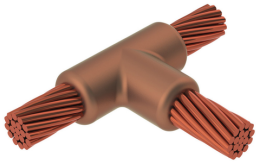

CABLE TO CABLE, TA, 250 KCMIL CONCENTRIC, 0.575" CONDUCTOR 1 OD, 4/0 CONCENTRIC, 0.528" CONDUCTOR 2 OD

CATALOG NUMBER

TAC2V2Q

FEATURES

Forms a permanent, low resistance connection

Provides a molecular bond

nVent ERICO Cadweld Exothermic Connections are rated with the same current capacity as the conductor

Portable installation equipment with no external source of power required

Installers can be easily trained to make nVent ERICO Cadweld Exothermic Connections

Connections can be visually inspected

PRODUCT ATTRIBUTES

Article Number: 240157

Mold Family: TA

Conductor 1: 250 kcmil Concentric

Conductor 1 Outer Diameter, Nominal: 14.6 mm

Conductor 2: 4/0 Concentric

Conductor 2 Outer Diameter, Nominal: 13.4 mm

Split Crucible: No

Wear Plates: No

Mold Only: No

Welding Material: 150 or 150PLUSF20, Sold Separately

Handle Clamp: L160, Sold Separately

Price Key: C

ADDITIONAL PRODUCT DETAILS

nVent ERICO Cadweld graphite molds are designed and engineered for thousands of connection styles and conductor combinations.