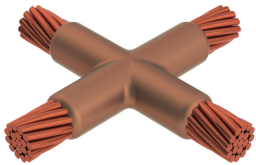

CABLE TO CABLE, XA, 4/0 CONCENTRIC, 0.528" CONDUCTOR 1 OD, 2/0 CONCENTRIC, 0.418" CONDUCTOR 2 OD

CATALOG NUMBER

XAC2Q2G

FEATURES

Forms a permanent, low resistance connection

Provides a molecular bond

nVent ERICO Cadweld Exothermic Connections are rated with the same current capacity as the conductor

Mold Family: XA

Conductor 1: 4/0 Concentric

Conductor 1 Outer Diameter, Nominal: 13.4 mm

Conductor 2: 2/0 Concentric

Conductor 2 Outer Diameter, Nominal: 10.6 mm

Split Crucible: No

Wear Plates: No

Mold Only: No

Welding Material: 150 or 150PLUSF20, Sold Separately

Handle Clamp: L160, Sold Separately

Price Key: C

ADDITIONAL PRODUCT DETAILS

nVent ERICO Cadweld graphite molds are designed and engineered for thousands of connection styles and conductor combinations.

For applications such as computer room, tunnel or other low-ventilation areas, specify a smokeless nVent ERICO Cadweld Exolon mold. Add an XL prefix to the standard mold part number when ordering (for example, a TAC2Q2Q becomes XLTAC2Q2Q). Similarly, nVent ERICO Cadweld Exolon welding material is also designated by the XL prefix (for example, 150 becomes XL150).