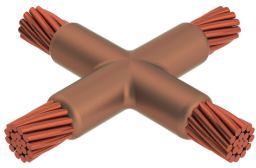

CABLE TO CABLE, XA, 4/0 CONCENTRIC TO 4/0 CONCENTRIC

CATALOG NUMBER

XAC2Q2Q

FEATURES

Forms a permanent, low resistance connection

Provides a molecular bond

nVent ERICO Cadweld Exothermic Connections are rated with the same current capacity as the conductor

Article Number: 222511

Mold Family: XA

Conductor 1: 4/0 Concentric

Conductor 1 Outer Diameter, Nominal: 13.4 mm

Conductor 2: 4/0 Concentric

Conductor 2 Outer Diameter, Nominal: 13.4 mm

Split Crucible: No

Wear Plates: No

Mold Only: No

Welding Material: 200 or 200PLUSF20, Sold Separately

Handle Clamp: L160, Sold Separately

Price Key: C

ADDITIONAL PRODUCT DETAILS

nVent ERICO Cadweld graphite molds are designed and engineered for thousands of connection styles and conductor combinations.

For applications such as computer room, tunnel or other low-ventilation areas, specify a smokeless nVent ERICO Cadweld Exolon mold. Add an XL prefix to the standard mold part number when ordering (for example, a TAC2Q2Q becomes XLTAC2Q2Q). Similarly, nVent ERICO Cadweld Exolon welding material is also designated by the XL prefix (for example, 150 becomes XL150).