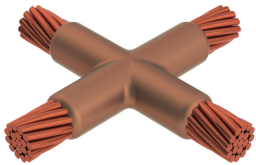

CABLE TO CABLE, XA, 250 KCMIL CONCENTRIC, 0.575" CONDUCTOR 1 OD, 2/0 CONCENTRIC, 0.418" CONDUCTOR 2 OD

CATALOG NUMBER

XAC2V2G

FEATURES

Forms a permanent, low resistance connection

Provides a molecular bond

Connections can be visually inspected

PRODUCT ATTRIBUTES

Mold Family: XA

Conductor 1: 250 kcmil Concentric

Conductor 1 Outer Diameter, Nominal: 14.6 mm

Conductor 2: 2/0 Concentric

Conductor 2 Outer Diameter, Nominal: 10.6 mm

Split Crucible: No

Wear Plates: No

Mold Only: No

Welding Material: 150 or 150PLUSF20, Sold Separately

Handle Clamp: L160, Sold Separately

Price Key: C

ADDITIONAL PRODUCT DETAILS

nVent ERICO Cadweld graphite molds are designed and engineered for thousands of connection styles and conductor combinations.

For applications such as computer room, tunnel or other low-ventilation areas, specify a smokeless nVent ERICO Cadweld Exolon mold. Add an XL prefix to the standard mold part number when ordering (for example, a TAC2Q2Q becomes XLTAC2Q2Q). Similarly, nVent ERICO Cadweld Exolon welding material is also designated by the XL prefix (for example, 150 becomes XL150).