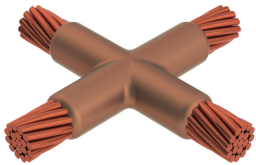

CABLE TO CABLE, XA, 120 MM² CONCENTRIC, 0.567" CONDUCTOR 1 OD, 70 MM² CONCENTRIC, 0.43" CONDUCTOR 2 OD

CATALOG NUMBER

XACY6Y4

FEATURES

Forms a permanent, low resistance connection

Provides a molecular bond

Connections can be visually inspected

PRODUCT ATTRIBUTES

Article Number: 221157

Mold Family: XA

Conductor 1: 120 mm² Concentric

Conductor 1 Outer Diameter, Nominal: 14.4 mm

Conductor 2: 70 mm² Concentric

Conductor 2 Outer Diameter, Nominal: 10.9 mm

Split Crucible: No

Wear Plates: No

Mold Only: No

Welding Material: 200 or 200PLUSF20, Sold Separately

Handle Clamp: L160, Sold Separately

Price Key: C

ADDITIONAL PRODUCT DETAILS

nVent ERICO Cadweld graphite molds are designed and engineered for thousands of connection styles and conductor combinations.

For applications such as computer room, tunnel or other low-ventilation areas, specify a smokeless nVent ERICO Cadweld Exolon mold. Add an XL prefix to the standard mold part number when ordering (for example, a TAC2Q2Q becomes XLTAC2Q2Q). Similarly, nVent ERICO Cadweld Exolon welding material is also designated by the XL prefix (for example, 150 becomes XL150).