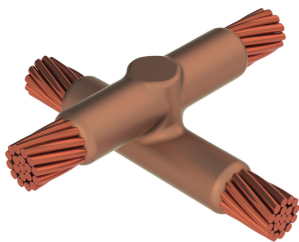

CABLE TO CABLE, XB, 2/0 CONCENTRIC, 0.418" CONDUCTOR 1 OD, 2/0 CONCENTRIC, 0.418" CONDUCTOR 2 OD

CATALOG NUMBER

XBM2G2G

FEATURES

Forms a permanent, low resistance connection

Provides a molecular bond

nVent ERICO Cadweld Exothermic Connections are rated with the same current capacity as the conductor

Mold Family: XB

Conductor 1: 2/0 Concentric

Conductor 1 Outer Diameter, Nominal: 10.6 mm

Conductor 2: 2/0 Concentric

Conductor 2 Outer Diameter, Nominal: 10.6 mm

Split Crucible: No

Wear Plates: No

Mold Only: No

Welding Material: 200 or 200PLUSF20, Sold Separately

Frame: Attached

Price Key: M

ADDITIONAL PRODUCT DETAILS

nVent ERICO Cadweld graphite molds are designed and engineered for thousands of connection styles and conductor combinations.

For applications such as computer room, tunnel or other low-ventilation areas, specify a smokeless nVent ERICO Cadweld Exolon mold. Add an XL prefix to the standard mold part number when ordering (for example, a TAC2Q2Q becomes XLTAC2Q2Q). Similarly, nVent ERICO Cadweld Exolon welding material is also designated by the XL prefix (for example, 150 becomes XL150).