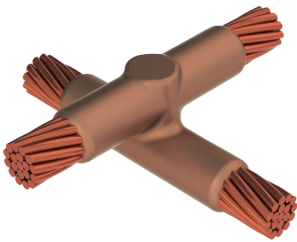

CABLE TO CABLE, XB, 4/0 CONCENTRIC, 0.528" CONDUCTOR 1 OD, 2/0 CONCENTRIC, 0.418" CONDUCTOR 2 OD

CATALOG NUMBER

XBQ2Q2G

FEATURES

Forms a permanent, low resistance connection

Provides a molecular bond

nVent ERICO Cadweld Exothermic Connections are rated with the same current capacity as the conductor

Mold Family: XB

Conductor 1: 4/0 Concentric

Conductor 1 Outer Diameter, Nominal: 13.4 mm

Conductor 2: 2/0 Concentric

Conductor 2 Outer Diameter, Nominal: 10.6 mm

Split Crucible: No

Wear Plates: No

Mold Only: No

Welding Material: 200 or 200PLUSF20, Sold Separately

Handle Clamp: L160, Sold Separately

Price Key: Q

ADDITIONAL PRODUCT DETAILS

nVent ERICO Cadweld graphite molds are designed and engineered for thousands of connection styles and conductor combinations.

For applications such as computer room, tunnel or other low-ventilation areas, specify a smokeless nVent ERICO Cadweld Exolon mold. Add an XL prefix to the standard mold part number when ordering (for example, a TAC2Q2Q becomes XLTAC2Q2Q). Similarly, nVent ERICO Cadweld Exolon welding material is also designated by the XL prefix (for example, 150 becomes XL150).