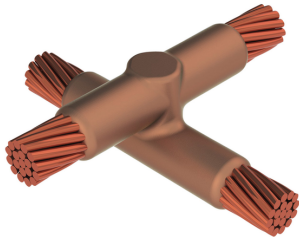

CABLE TO CABLE, XB, 4/0 CONCENTRIC TO 4/0 CONCENTRIC

CATALOG NUMBER

XBQ2Q2Q

FEATURES

Forms a permanent, low resistance connection

Provides a molecular bond

nVent ERICO Cadweld Exothermic Connections are rated with the same current capacity as the conductor

Article Number: 240300

Mold Family: XB

Conductor 1: 4/0 Concentric

Conductor 1 Outer Diameter, Nominal: 13.4 mm

Conductor 2: 4/0 Concentric

Conductor 2 Outer Diameter, Nominal: 13.4 mm

Split Crucible: No

Wear Plates: No

Mold Only: No

Welding Material: 250 or 250PLUSF20, Sold Separately

Handle Clamp: L160, Sold Separately

Price Key: Q

ADDITIONAL PRODUCT DETAILS

nVent ERICO Cadweld graphite molds are designed and engineered for thousands of connection styles and conductor combinations.

For applications such as computer room, tunnel or other low-ventilation areas, specify a smokeless nVent ERICO Cadweld Exolon mold. Add an XL prefix to the standard mold part number when ordering (for example, a TAC2Q2Q becomes XLTAC2Q2Q). Similarly, nVent ERICO Cadweld Exolon welding material is also designated by the XL prefix (for example, 150 becomes XL150).